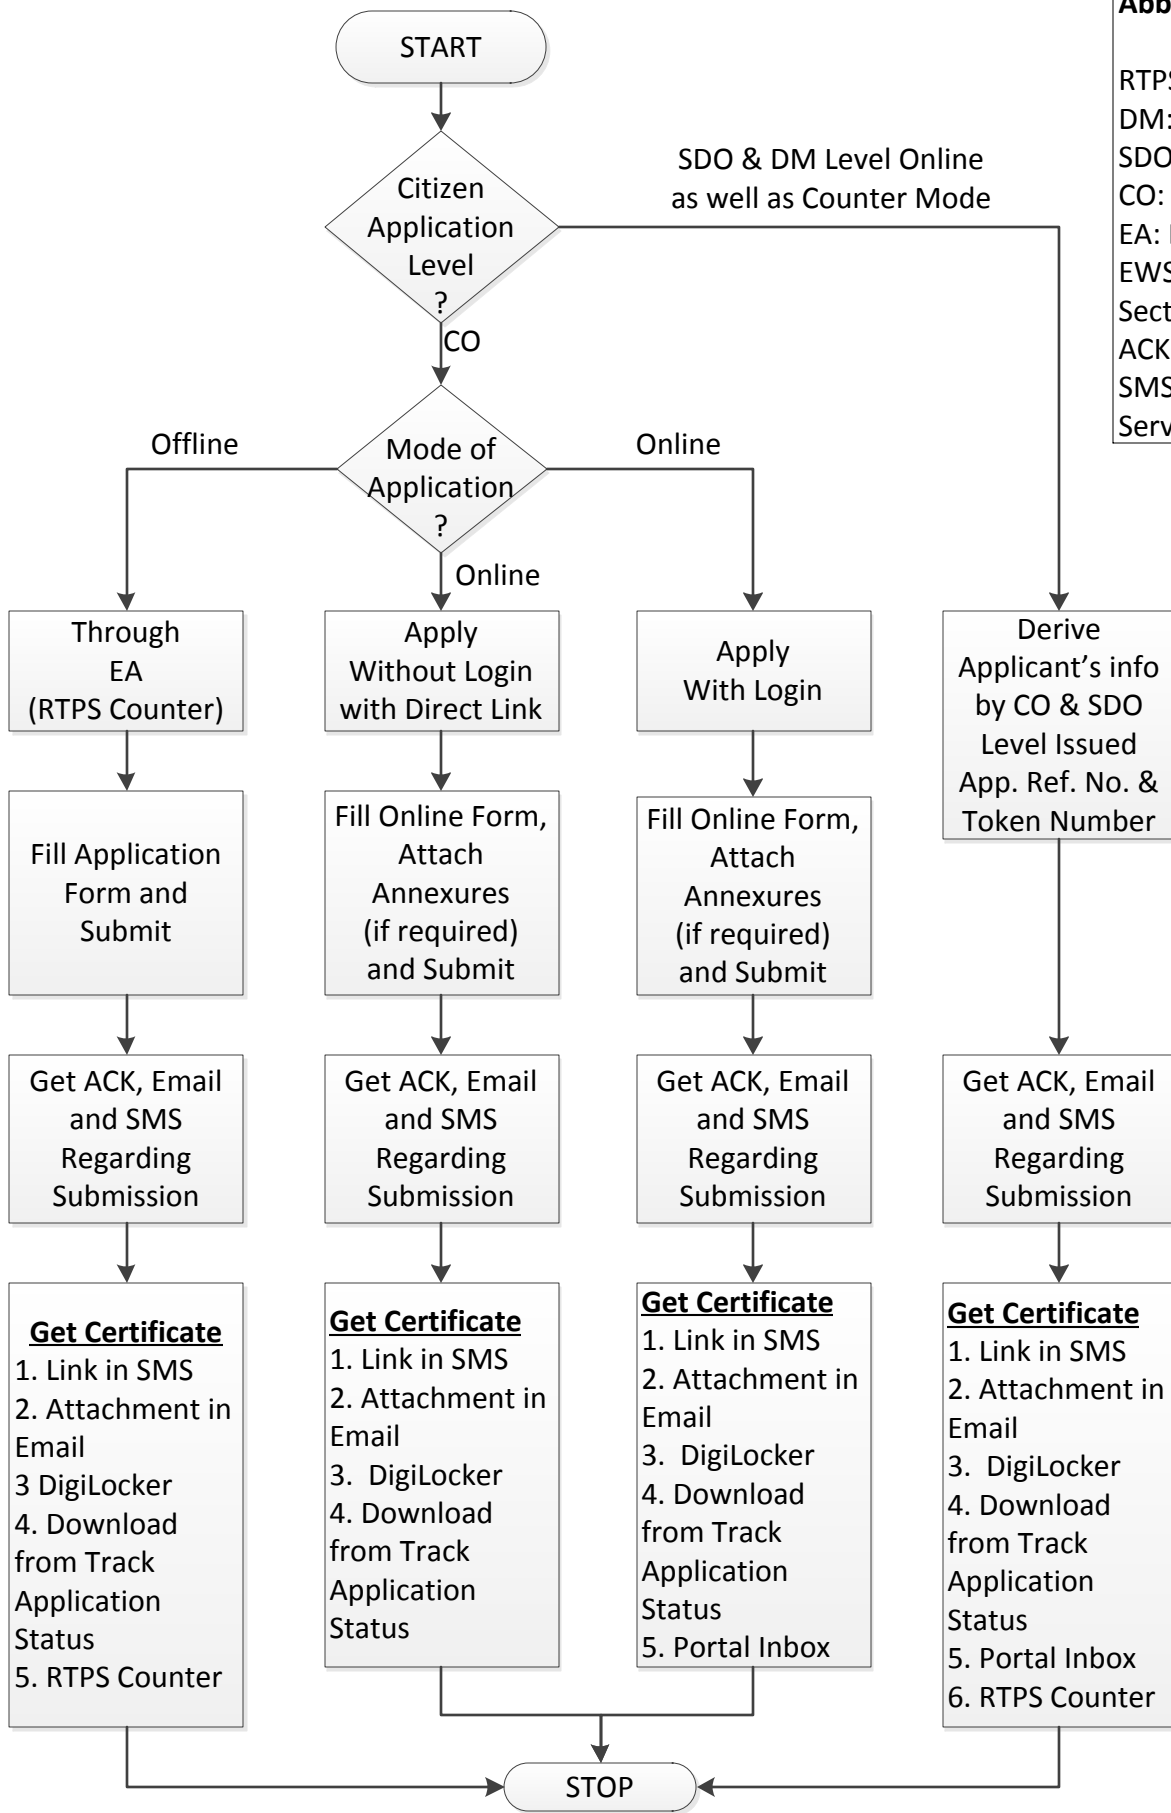

**Bihar e-District through ServicePlus Portal**

**(<https://serviceonline.bihar.gov.in>)**

**RTPS Service of General Administration Department (GAD)**

**Application Process Flow for Caste, Income & Residence Certificate at CO, SDO & DM level**

**Abbreviations used: -**

RTPS: Right To Public Service  
 DM: District Magistrate  
 SDO: Sub Divisional Officer  
 CO: Circle Officer  
 EA: Executive Assistant  
 EWS: Economically Weaker Section  
 ACK: Acknowledgement  
 SMS: Short Messaging Service

**Bihar e-District through ServicePlus Portal**  
**(<https://serviceonline.bihar.gov.in>)**  
**RTPS Service of General Administration Department (GAD)**  
**Application Process Flow for BC/ EBC (NCL) Services at CO & SDO level**

**Abbreviations used: -**

RTPS: Right To Public Service  
SDO: Sub Divisional Officer  
CO: Circle Officer  
EA: Executive Assistant  
ACK: Acknowledgement  
SMS: Short Messaging Service  
BC: Bacvkward caste  
EBC: Extremely Backward Caste  
NCL: Non Creamy Layer