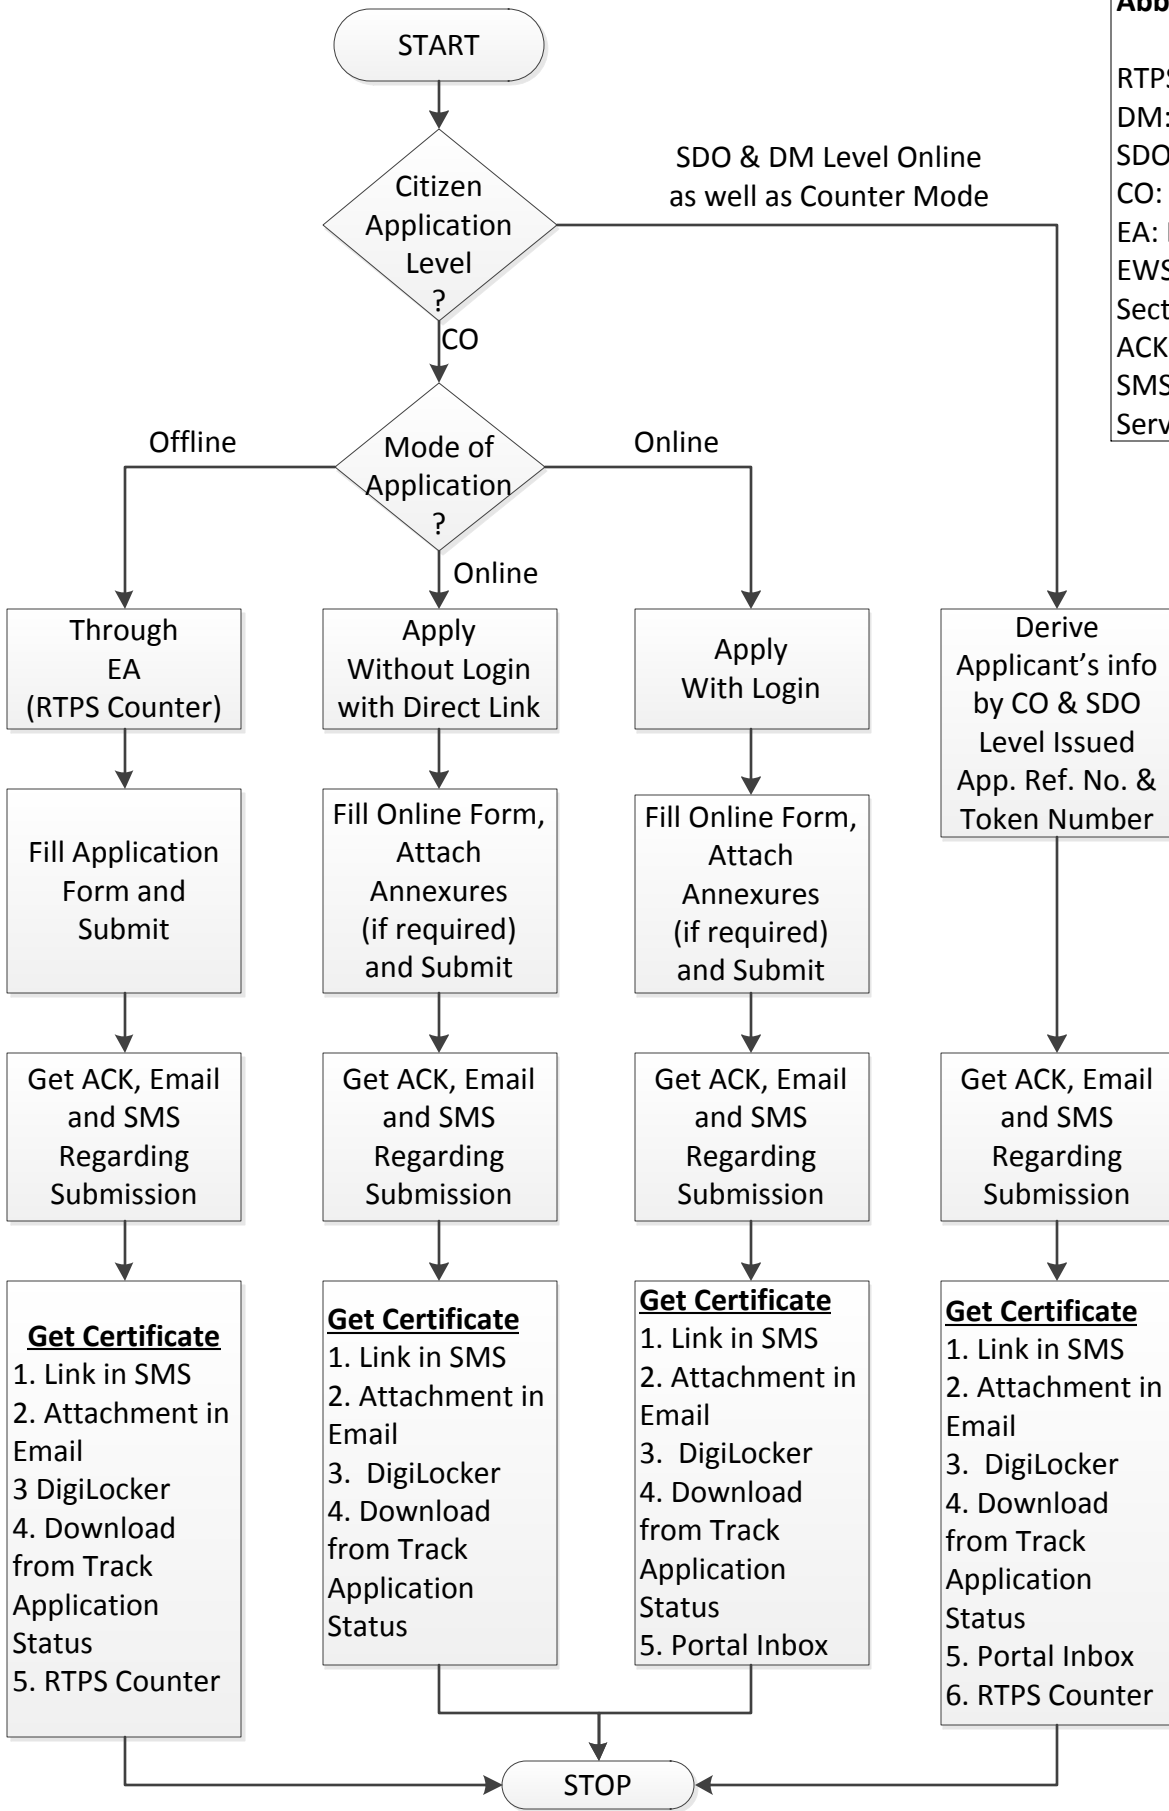

Bihar e-District through ServicePlus Portal
(<https://serviceonline.bihar.gov.in>)
RTPS Service of General Administration Department (GAD)
Application Process Flow for EWS Certificate at CO, SDO & DM level

Abbreviations used: -
RTPS: Right To Public Service
DM: District Magistrate
SDO: Sub Divisional Officer
CO: Circle Officer
EA: Executive Assistant
EWS: Economically Weaker Section
ACK: Acknowledgement
SMS: Short Messaging Service