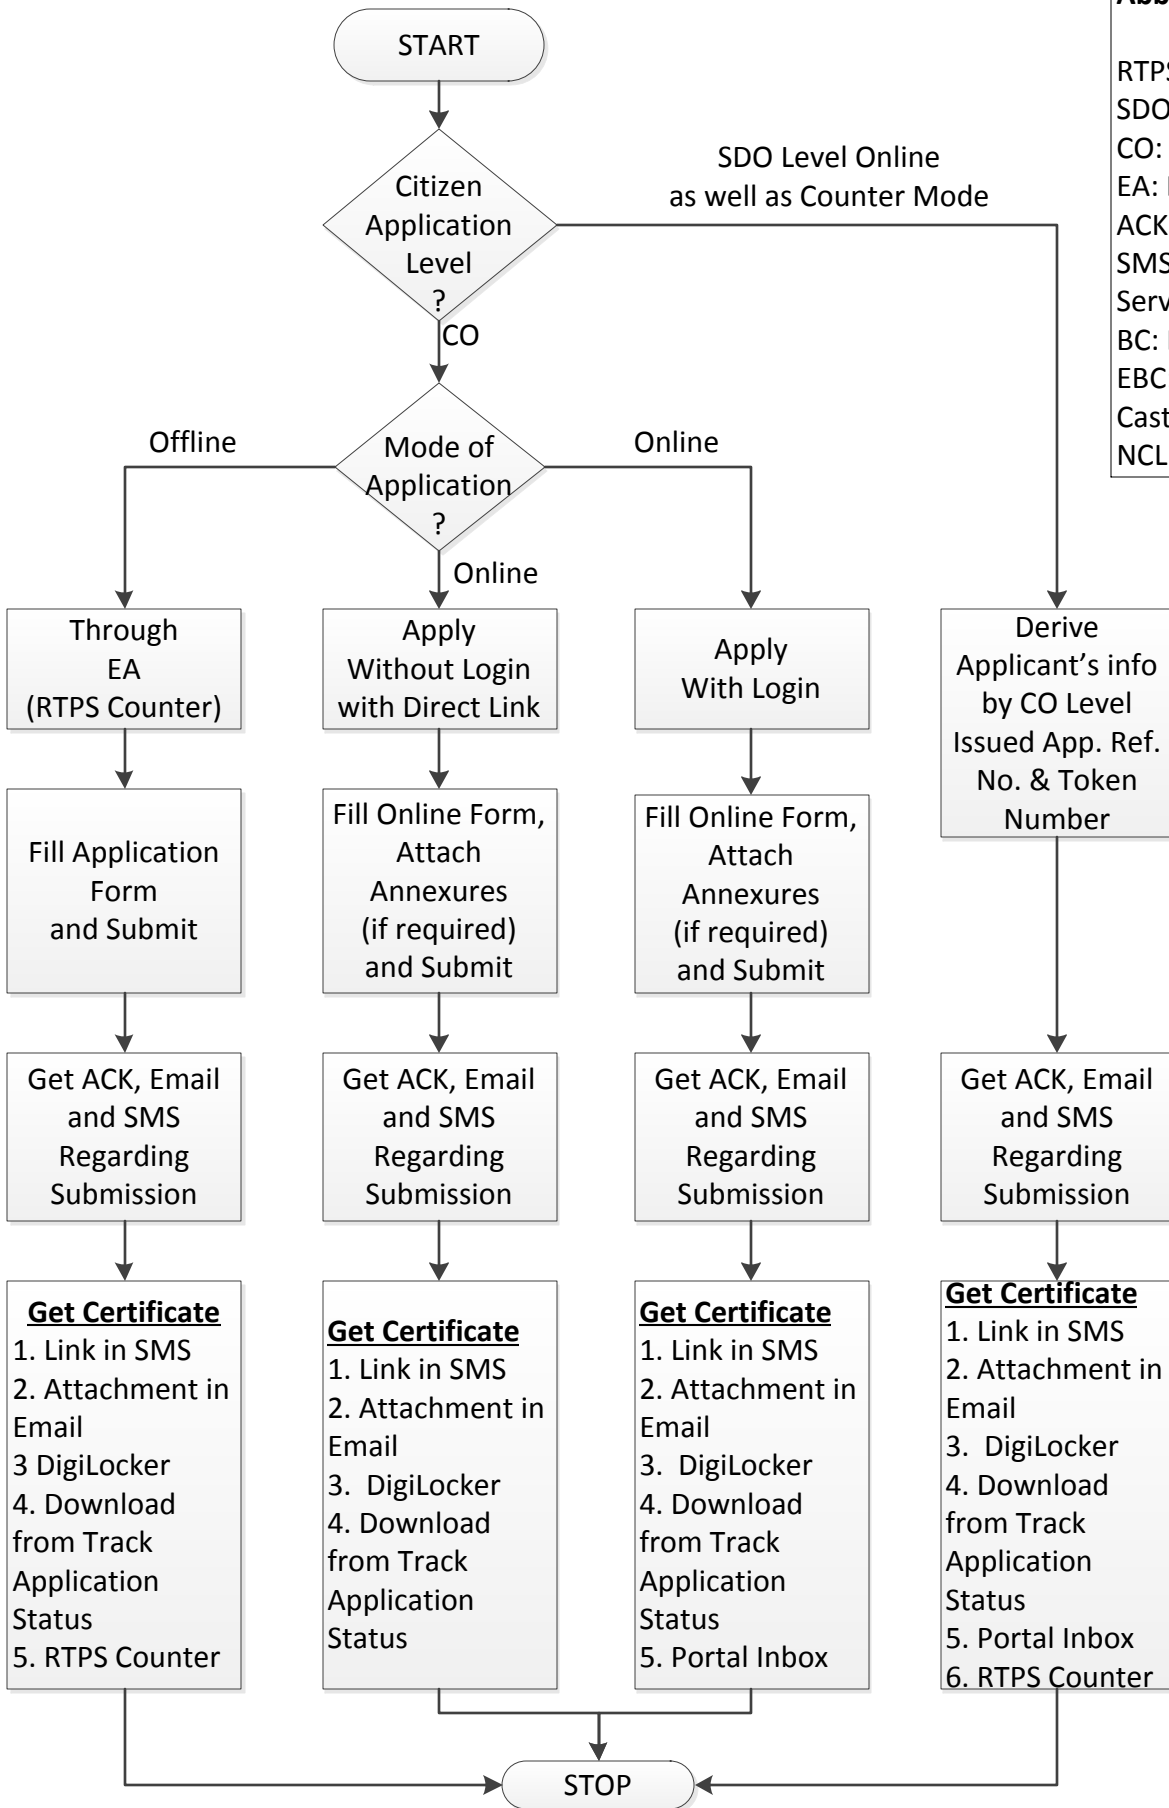

**Bihar e-District through ServicePlus Portal**

**(<https://serviceonline.bihar.gov.in>)**

**RTPS Service of General Administration Department (GAD)**

**Application Process Flow for Caste, Income & Residence Certificate at CO, SDO & DM level**

**Abbreviations used: -**

RTPS: Right To Public Service  
 DM: District Magistrate  
 SDO: Sub Divisional Officer  
 CO: Circle Officer  
 EA: Executive Assistant  
 EWS: Economically Weaker Section  
 ACK: Acknowledgement  
 SMS: Short Messaging Service

**Bihar e-District through ServicePlus Portal**  
**(<https://serviceonline.bihar.gov.in>)**  
**RTPS Service of General Administration Department (GAD)**  
**Application Process Flow for BC/ EBC (NCL) Services at CO & SDO level**

**Abbreviations used: -**

RTPS: Right To Public Service  
SDO: Sub Divisional Officer  
CO: Circle Officer  
EA: Executive Assistant  
ACK: Acknowledgement  
SMS: Short Messaging Service  
BC: Bacvkward caste  
EBC: Extremely Backward Caste  
NCL: Non Creamy Layer